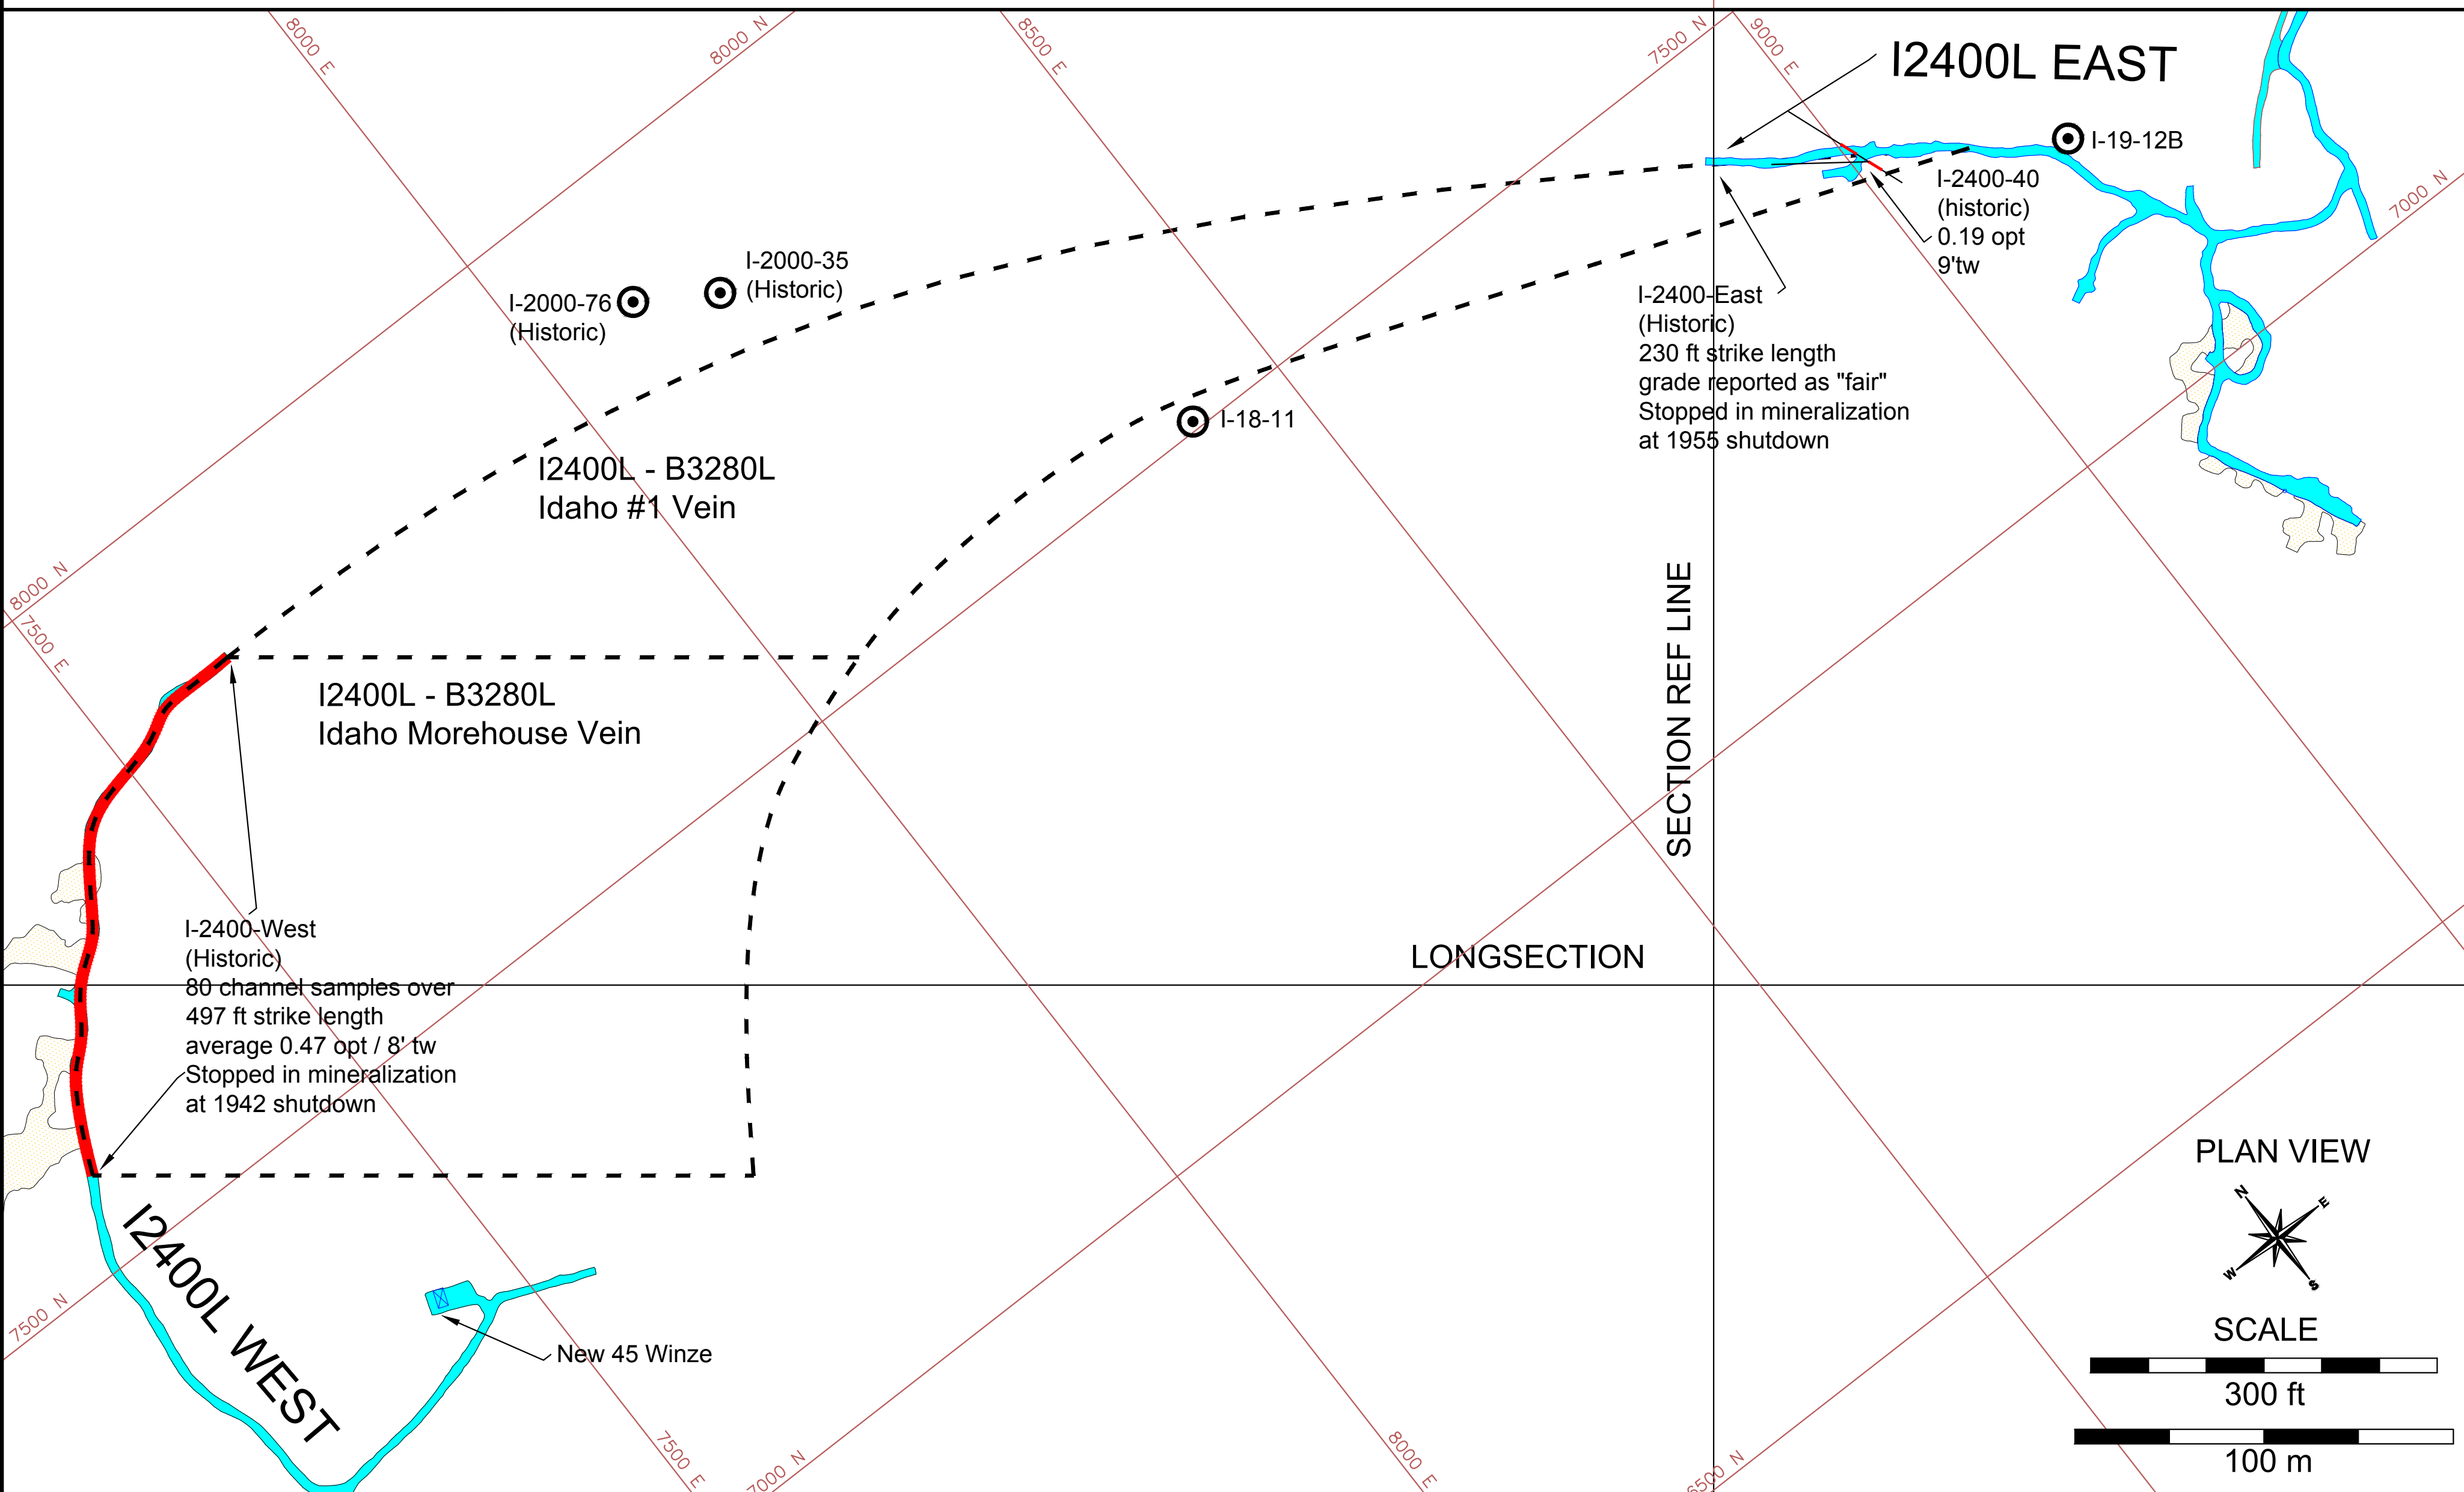

LONGSECTION LOOKS NE

PLAN VIEW

SCALE

TITLE: Initial Exploration Target			
Idaho Maryland Gold Project			
Idaho #1 Vein			
Drawn by: Rise Gold	Scale: 1"=100'		
Date: 2019/06/23	Approval:	Date:	
File:			