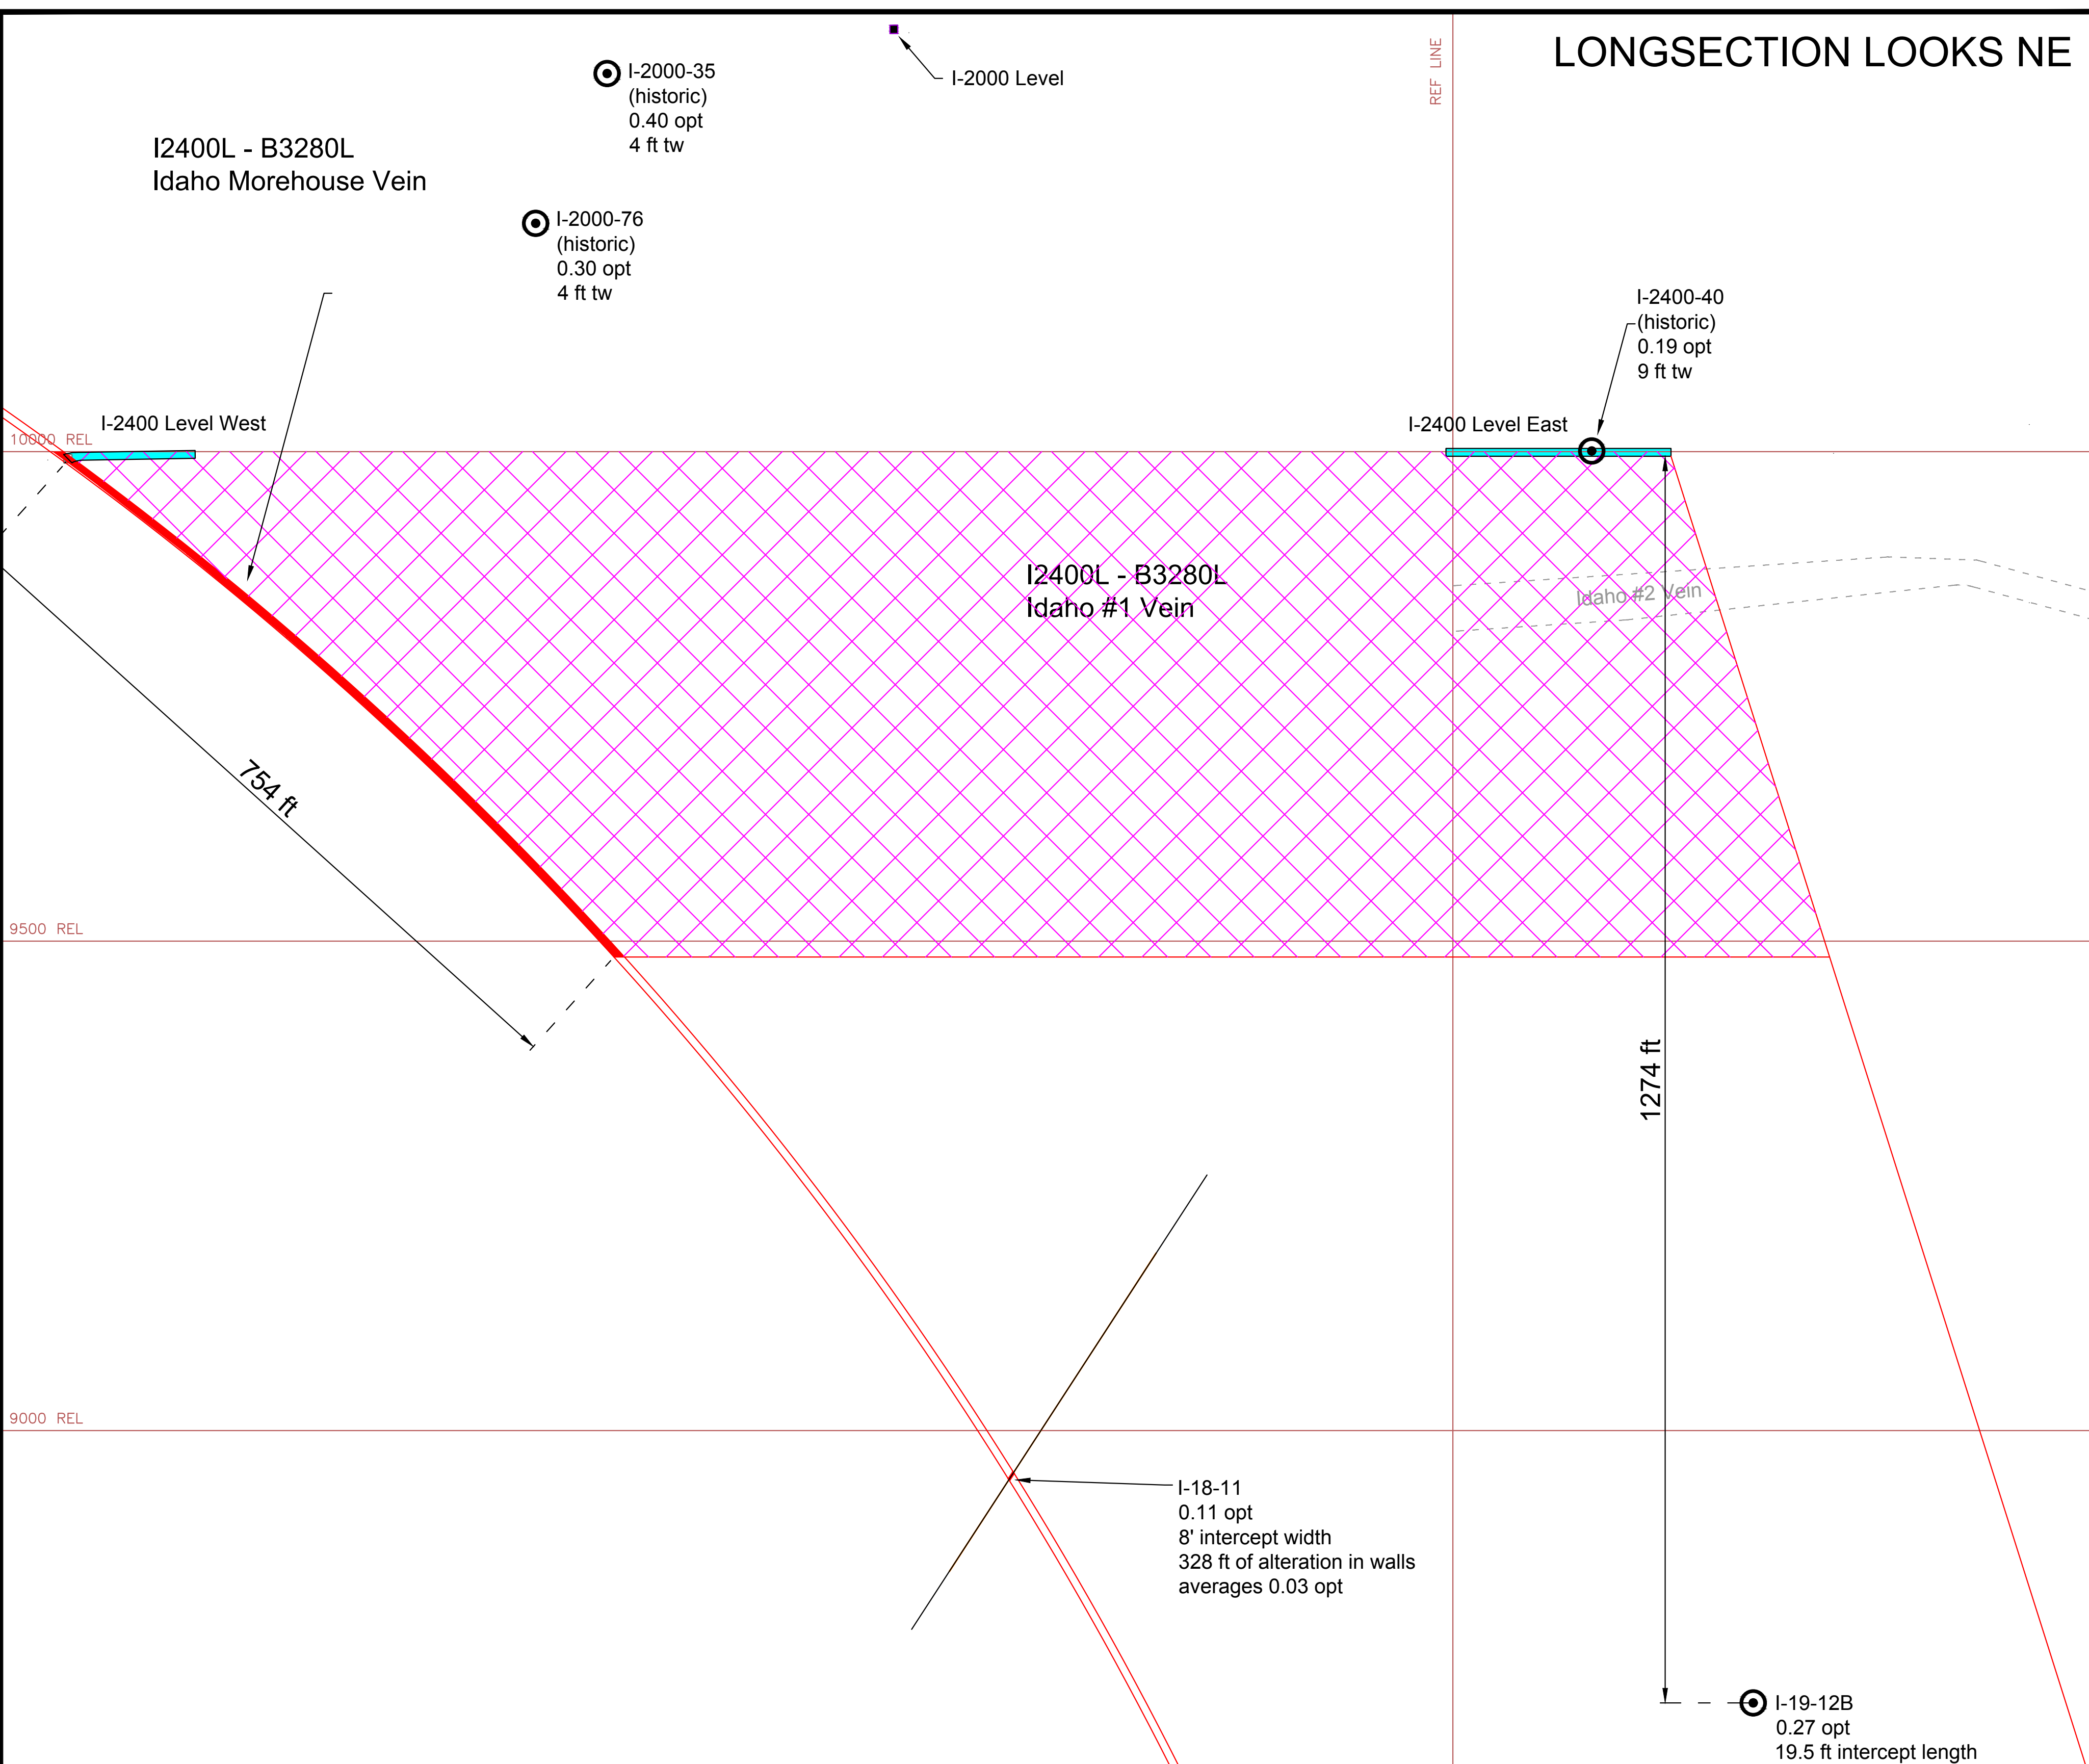

LONGSECTION LOOKS NE

PLAN VIEW

SCALE

TITLE: Initial Exploration Target			
Idaho Maryland Gold Project			
Idaho #1 Vein			
Drawn by: Rise Gold	Scale: 1"=100'		
Date: 2019/06/23	Approval:	Date:	
File:			